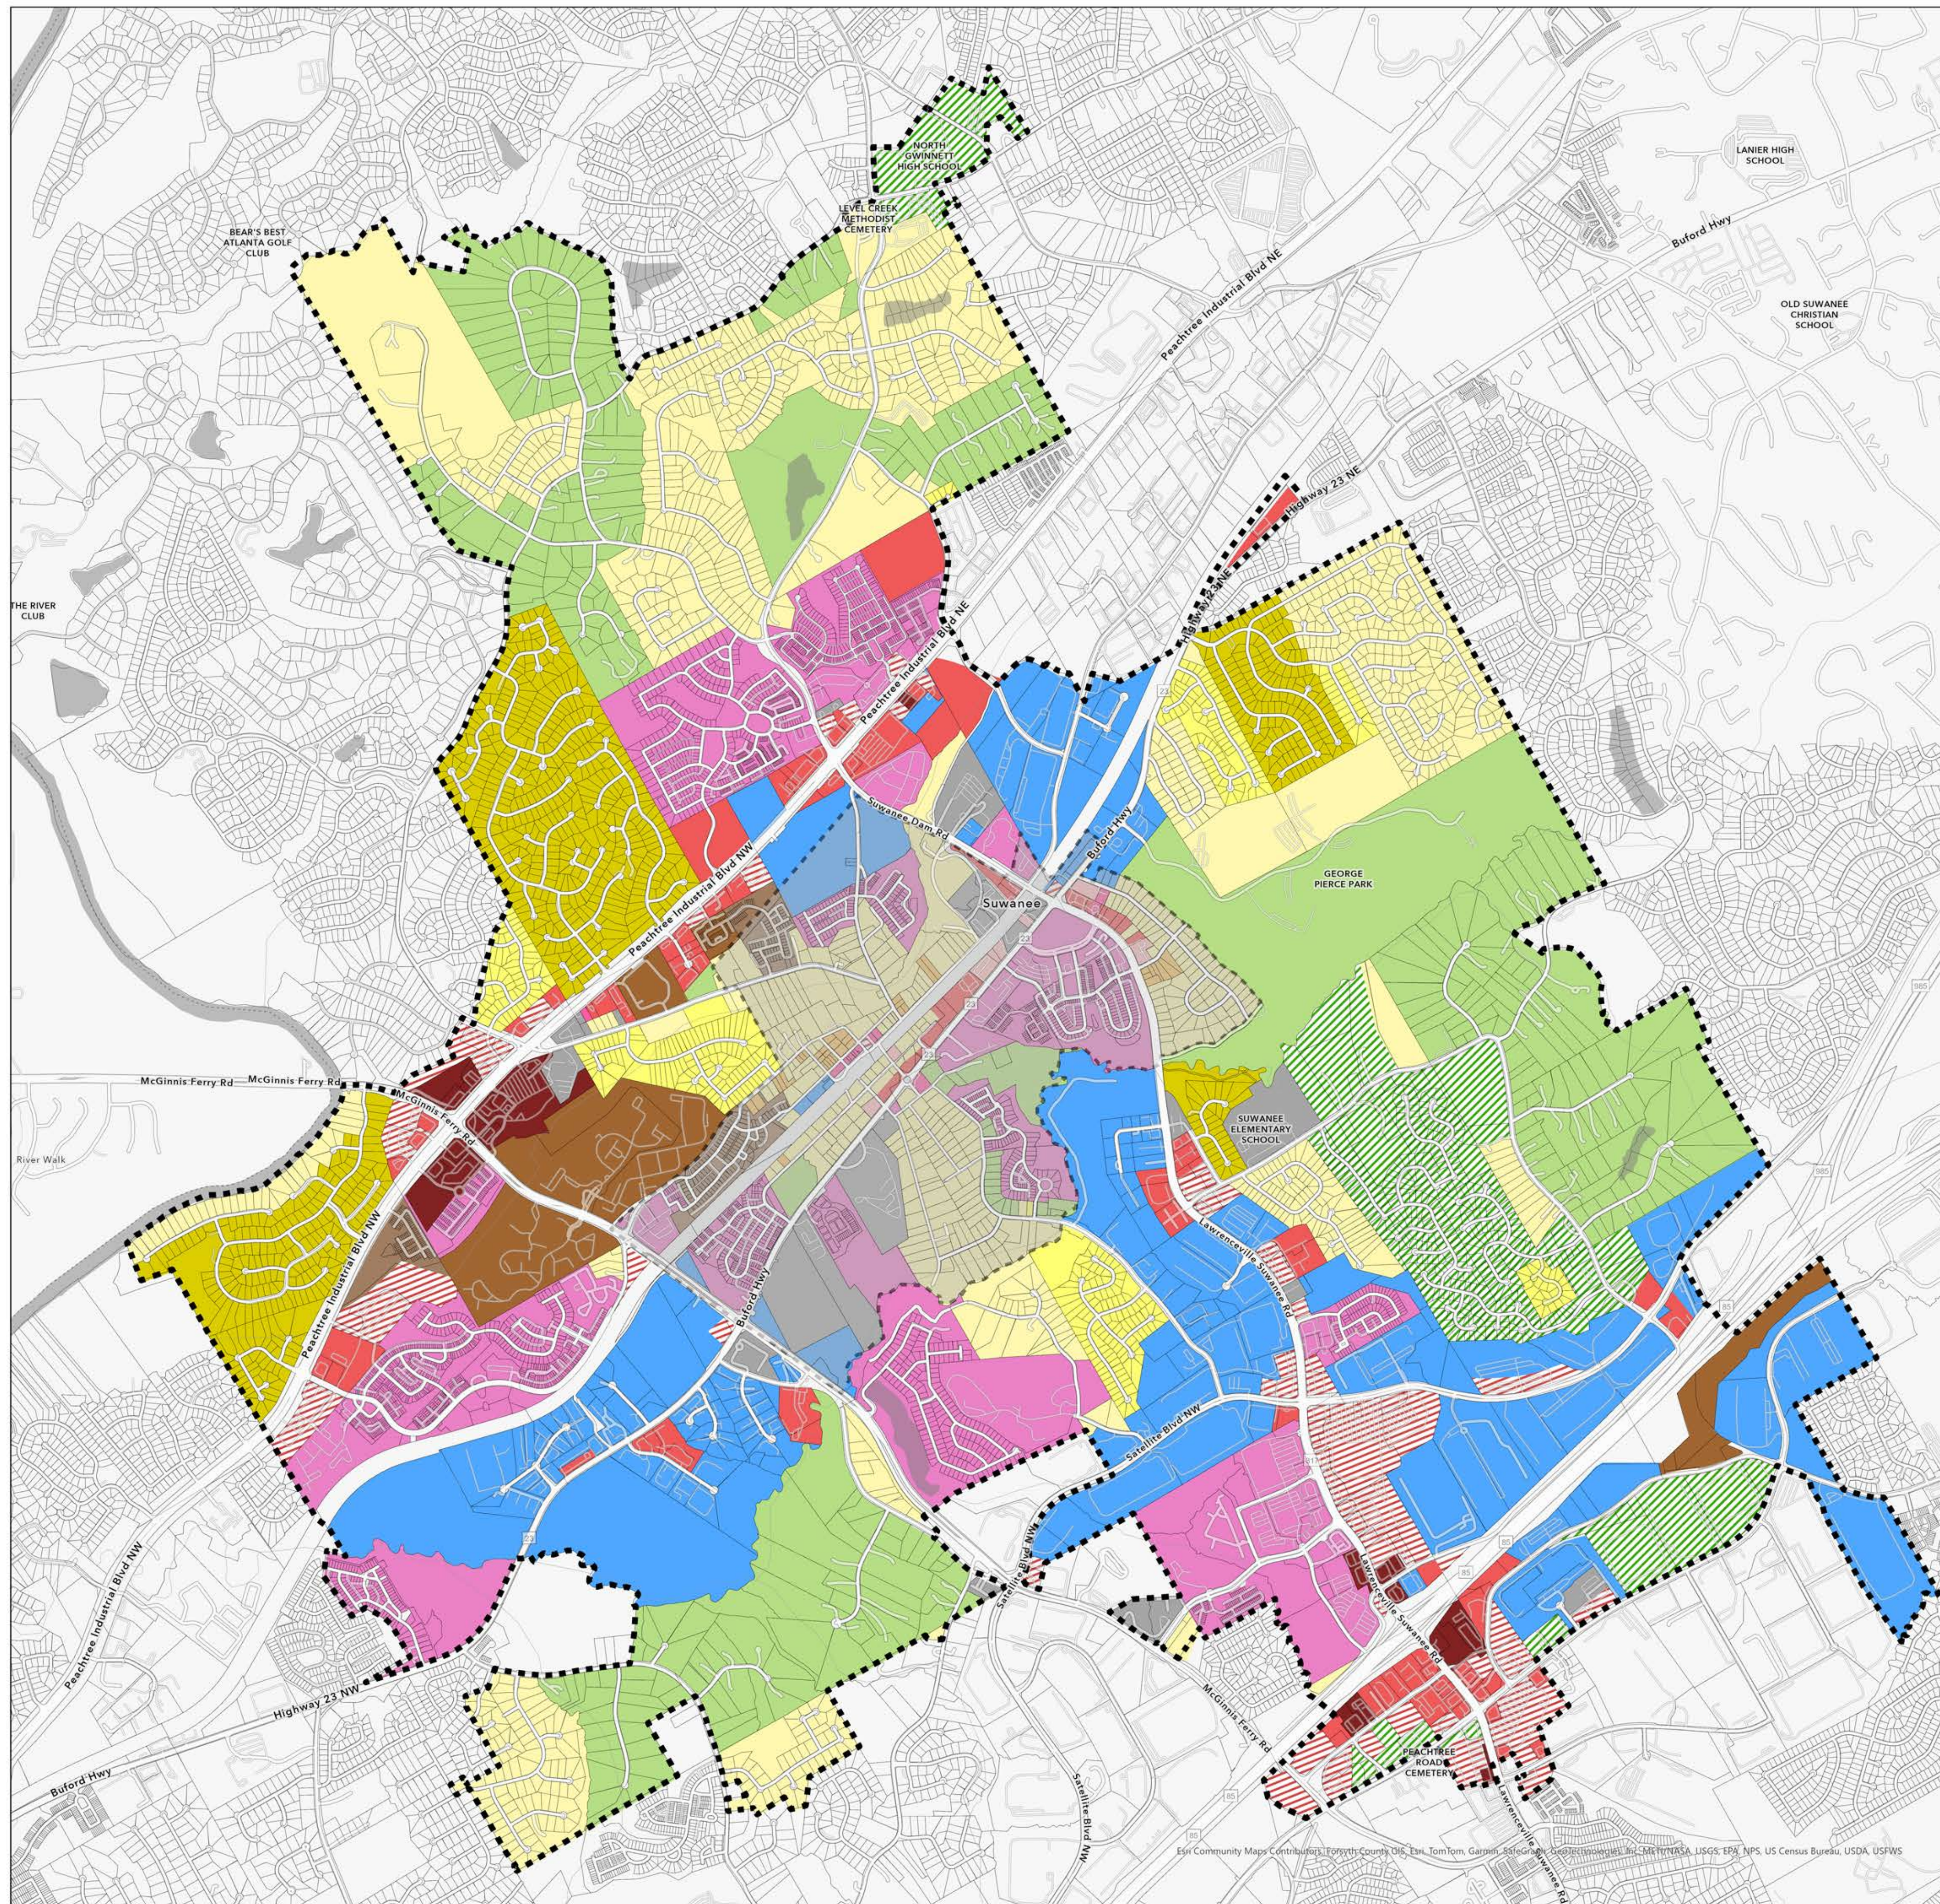

# City of Suwanee Official Zoning Map

Effective 3/17/2026

## Legend

### Zoning

-  C-1
-  C-2
-  C-2A
-  C-3
-  GCA
-  IRD
-  M-1
-  OI
-  OTCD
-  PMUD
-  R-100
-  R-140
-  R-75
-  R-85
-  RM6
-  RM8
-  City Limits
-  Old Town Overlay District

0 0.3 0.6 1.2 Miles